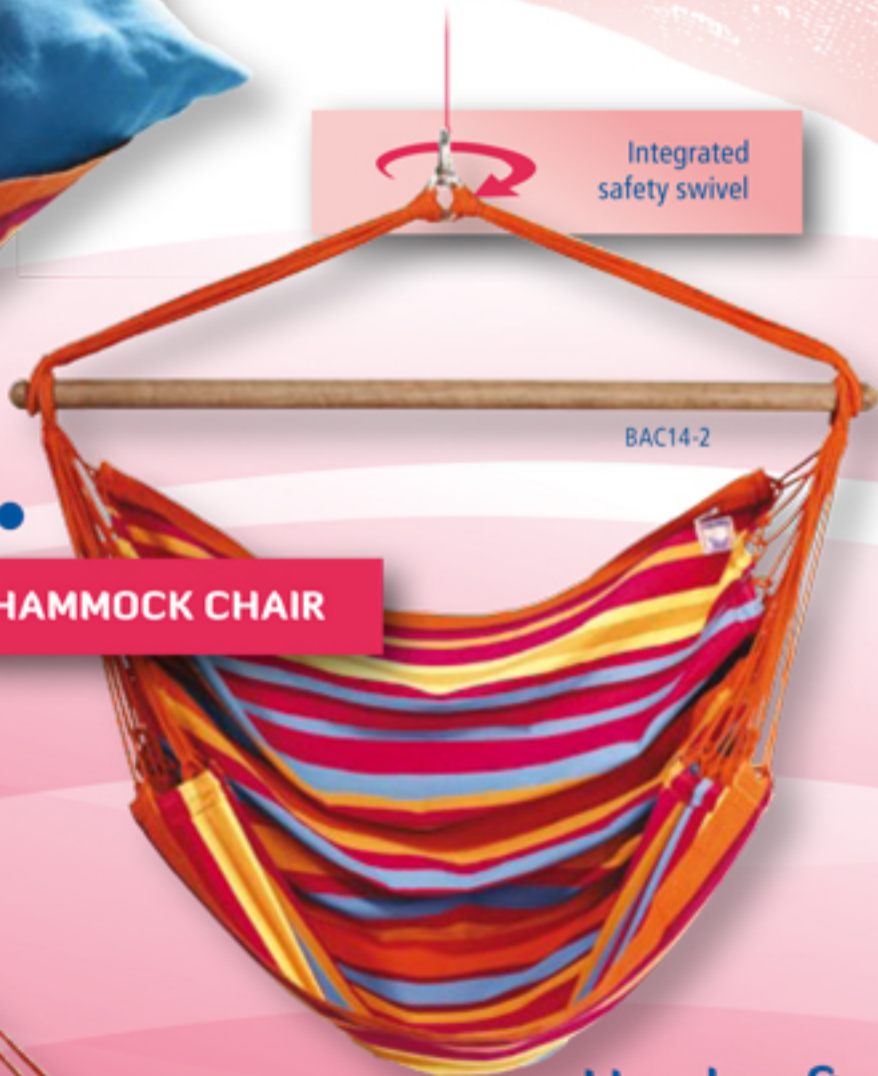

A colour feast from Bahia!

SINGLE HAMMOCK plus

BAH14-2

Integrated safety swivel

HAMMOCK CHAIR

BAC14-2

DOUBLE ROD HAMMOCK

BAR14-2

Handcrafted in Brazil

		220 x 140 cm	360 cm	~	~	120 kg
		220 x 140 cm	360 cm	~	140 cm	160 kg
		105 x 140 cm	~	155 cm	110 cm	130 kg

Salvador de Bahia, one of the strongholds of Brazilian carnival and former capital of Brazil gave this product line its name. Get whisked away to the dancing city with Baiana. Baiana – your very own, unique piece of the South American zest for life!